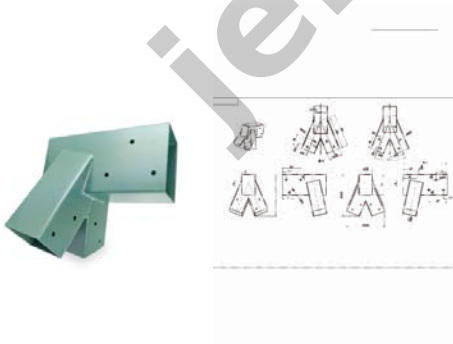

**EFF2W - 2
LEGGED
ENDFRAME FOR
WOODEN
PLAYSETS**

SKU: EFF2W

A metal end frame fitting that uses wood instead of metal posts. Sold as a pair. Residential use only.

Wood and screws are not included.

[Read More](#)