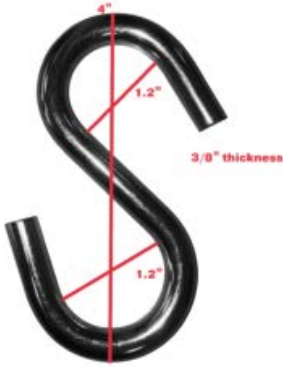

## H173 - H- SHACKLE STAINLESS STEEL - COMMERCIAL

[Read More](#)

**SKU:** H173

**H150 - LARGE  
END 3/8" X 4" S-  
HOOK - USA -  
COMMERCIAL**

**SKU: H150**

[Read More](#)

Jensenswing.com

**H155 -  
STANDARD 3/8" X  
3" S-HOOK - USA  
- COMMERCIAL**