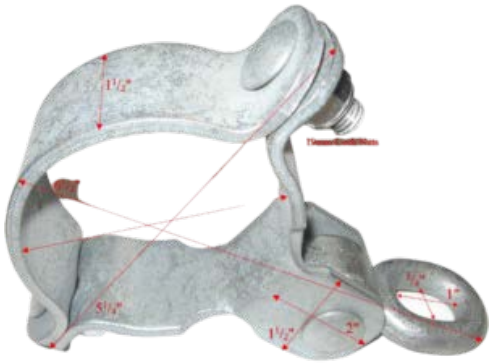

[Read More](#)

**SH117 - 2 3/8  
O.D. STEEL PIPE  
SWING HANGER -  
COMMERCIAL**

**SKU: SH117**

[Read More](#)

**SH130 - 2.75" X  
5/16 NYLON  
BUSHING WOOD  
SCREW SWING  
HANGER -  
RESIDENTIAL**

SKU: SH130