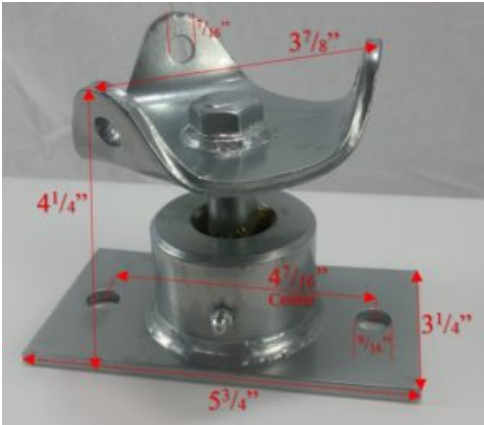

## TIRE SWIVELS

**A125 - LIGHT  
DUTY WOOD  
BEAM TIRE  
SWIVEL -  
RESIDENTIAL**

**SKU: A125**

[Read More](#)

**A120 - HEAVY  
DUTY WOOD  
BEAM TIRE  
SWIVEL -  
RESIDENTIAL**

**SKU: A120**

[Read More](#)

**A137 5" OD 3  
PRONG TIRE  
SWIVEL HEAVY  
DUTY -  
COMMERCIAL**