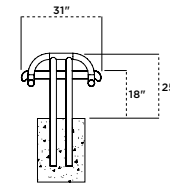

976SM-V4 4' Contour Cantilevered Bench without Back, surface mount, blue diamond pattern, black frame

4 FOOT	6 FOOT	8 FOOT
976-V4	976-V6	976-V8
976-P4	976-P6	976-P8
976-FB4	976-FB6	976-FB8
976-W4	976-W6	976-W8
976-S4	976-S6	976-S8

975 | CONTOUR CANTILEVERED BENCH WITH BACK

- Available in 4', 6', and 8' lengths and can be extended with 4', 6', or 8' add-on (AO) benches
- Thermoplastic finish with powder coated frame
- Heavy-duty 2-3/8" O.D. all MIG welded frame
- All stainless steel hardware
- Inground (S) or surface mount (SM)
- See page 99 for color options and 98 for seating patterns
- Optional Center Arm Kit (965-ARM) sold separately