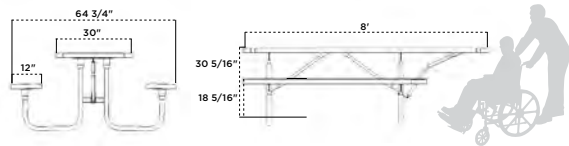

ADA SINGLE SIDED

158HS-V8
158HS-VR8
158HS-P8
158HS-PR8
158-FV (frame only)

BT158-V6 6' Heavy-Duty Bolt-Thru Rectangular Table, green diamond pattern, black frame

BT158 | HEAVY-DUTY BOLT-THRU TABLE

- Available in 6' and 8' lengths
- Thermoplastic finish with powder coated frame
- 1-5/8" O.D. bolt together frame
- 1" O.D. brace
- All stainless steel hardware
- Portable and/or surface mount
- See page 99 for color options and 98 for patterns

6 FOOT 8 FOOT

BT158-V6	BT158-V8
BT158-VR6	BT158-VR8
BT158-P6	BT158-P8
BT158-PR6	BT158-PR8
BT158-FV (frame only)	BT158-FV (frame only)