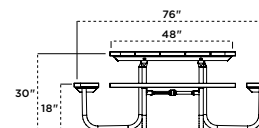

358 | 48" SQUARE TABLE

- 48" table with umbrella hole diameter 1-9/16" I.D.
- 1-5/8" O.D. all bolt together walk-through design
- 1" O.D. brace
- Available with recycled plastic lumber or wood planks
- Frame can be powder coated or hot-dip galvanized
- All galvanized hardware (for wood)
- All zinc plated hardware (for recycled plastic)
- Portable and/or surface mount
- See page 99 for frame color options and 97 for plank color options