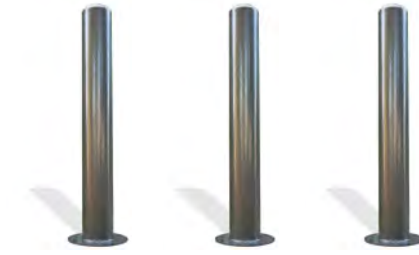

2603/2604 | RICHMOND BOLLARD

- 6" diameter
- Available in 3' and 4' heights
- 1 and 2 Loop options available for use with chain
- Powder coated finish
- Surface mount (SM) and inground (S)
- See page 99 for color options

	3 FOOT	4 FOOT
6" diameter	2603	2604