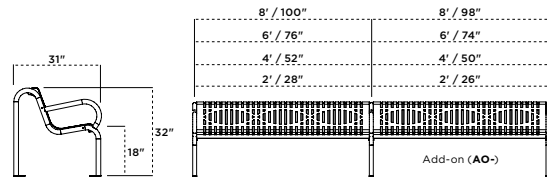

W/O BACK

- 730-VCX3
- 730-PCX3

BENCHES

955SM-W6 6' Sierra Bench, surface mount, red wave pattern, red frame

955 | SIERRA BENCH

- Available in 2', 4', 6', and 8' with optional add-on (AO) benches
- Thermoplastic finish with powder coated frame
- 1-5/8" O.D. all MIG welded frame
- All stainless steel hardware
- Portable (P), inground (S), or surface mount (SM)
- Optional Center Arm Kit available and sold separately
- See page 99 for color options and 98 for seating patterns