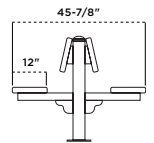

DOUBLE-SIDED (962)

6 FOOT

- 962-V6
- 962-VR6
- 962-P6
- 962-PR6