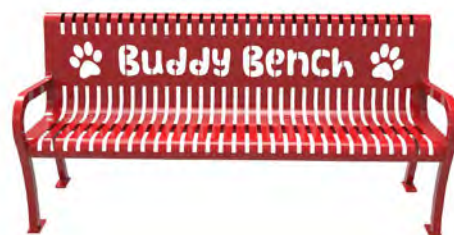

Don't see what you're looking for? Call us for a custom quote!

1 CHOOSE YOUR BUDDY BENCH

940P-P6-BBCL 6' Buddy Bench, portable, blue perforated game pattern, black frame

940 | BUDDY BENCH

- Available in 6' or 8'
- Diamond or Perforated Game Pattern (featuring tic-tac-toe and chess/checkers perforated seat designs)
- Portable (P), inground (S), or surface mount (SM)
- Thermoplastic finish (seat and back) with powder coated frame
- 1" O.D. Brace (portable frame only)