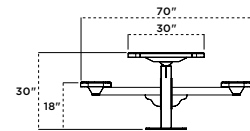

- Available in 4' and 6' lengths with ADA accessibility
- Thermoplastic finish with powder coated frame
- 4" x 4" square post frame with 3" x 3" square support arms
- All MIG welded frame
- All stainless steel hardware
- Inground (S) or surface mount (SM)
- See page 99 for color options and 98 for patterns

4 FOOT	6 FOOT
337-V4	337-V6
337-P4	337-VR6
—	337-P6
—	337-PR6