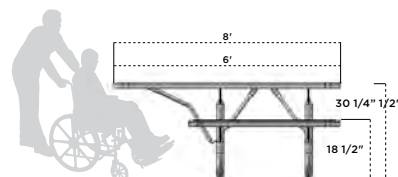

238HS | EXTRA HEAVY-DUTY SINGLE-SIDED ADA TABLE

- 6' and 8' lengths
- ADA accessible
- Thermoplastic finish with powder coated frame
- 2-3/8" O.D. all MIG welded frame
- Features walk-through design
- 1" O.D. brace
- All stainless steel hardware
- See page 99 for color options and 98 for patterns

6 FOOT	8 FOOT
238HS-P6*	238HS-V8
238HS-V6*	238HS-VR8
—	238HS-P8
—	238HS-PR8
—	238HS-FV (frame only)

*Must be installed with surface mount clamps or inground post.