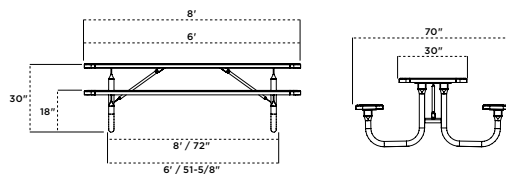

238 | EXTRA HEAVY-DUTY RECTANGULAR TABLE

- 4', 6' and 8' lengths
- Thermoplastic finish with powder coated frame
- 2-3/8" O.D. frame with 1" O.D. brace
- All MIG welded frame with walk-through designs
- All stainless steel hardware
- Portable and/or surface mount
- Umbrella hole option is available for 6' and 8' tables
- See page 99 for color options and 98 for patterns

4 FOOT	6 FOOT	8 FOOT
238-V4	238-V6	238-V8
238-P4	238-VR6	238-VR8
—	238-P6	238-P8
—	238-PR6	238-PR8
—	238-FV (frame only)	238-FV (frame only)
—	238-V6U (with umbrella hole)	238-V8U (with umbrella hole)
—	238-P6U (with umbrella hole)	238-P8U (with umbrella hole)