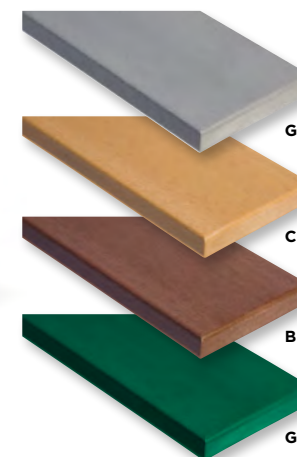

ALUMINUM PLANKS

- 2" x 10" size
- 6063-T6 extruded aluminum alloy

(A) ANODIZED

- Used for table tops, seats, and backs on most products

RECYCLED PLANKS

- 2" x 10", 2" x 4", 3" x 4", and 4" x 4" sizes
- Rounded edges
- 100% recycled plastic with color
- Ask about custom color options