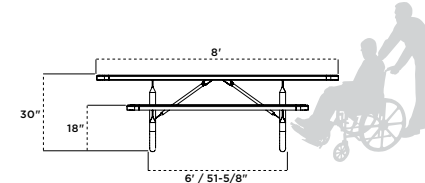

238H | EXTRA HEAVY-DUTY 8' DOUBLE SIDED ACCESSIBLE TABLE

- Available in an 8' ADA Accessible option with double-sided accessibility
- Thermoplastic finish with powder coated frame
- 2-3/8" O.D. frame with 1" O.D. brace
- All MIG welded frame with walk-through designs
- All stainless steel hardware
- Portable and/or surface mount
- See page 99 for color options and 98 for patterns

ADA Double-Sided

238H-V8
238H-VR8
238H-P8
238H-PR8
238-FV (frame only)