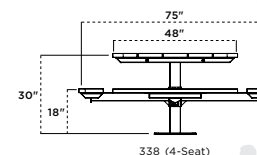

338SM-PT48 4-Seat Single Pedestal Table, pressure treated planks, black frame

338/338H | 48" SINGLE PEDESTAL TABLE

- 48" table with umbrella hole diameter 1-9/16" I.D.
- ADA accessible with 2-seat or 3-seat inground option
- 4" x 4" all MIG welded frame with 2-7/8" O.D. round support arms
- Powder coated frame
- All zinc plated hardware
- Inground (S) or surface mount (SM)
- See page 99 for frame color options and 97 for plank color options

4-SEAT	ADA 3-SEAT	ADA 2-SEAT
338-U48	338H3-U48	338H2-U48
338-PT48	338H3-PT48	338H2-PT48
338-T48	338H3-T48	338H2-T48
338-GRY48	338H3-GRY48	338H2-GRY48
338-CDR48	338H3-CDR48	338H2-CDR48
338-BRN48	338H3-BRN48	338H2-BRN48
338-GRN48	338H3-GRN48	338H2-GRN48