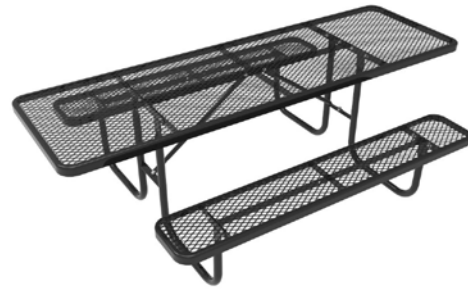

158H-V8 8' Heavy-Duty Rectangular Table, red diamond pattern, black frame