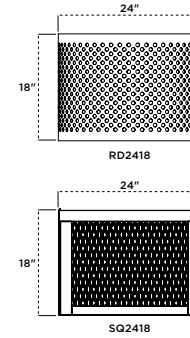

RD2418-P Round Planter, black perforated pattern

RD2418/SQ2418 | PLANTER

- 24" wide x 18" high planters
- Thermoplastic finish
- All MIG welded frame
- Diamond (V) or Perforated (P) design
- Portable and/or surface mount
- 01-05-0212 liner sold separately
- See page 99 for color options