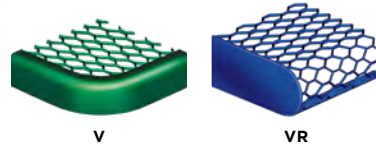

DIE FORMED SEAT PATTERNS

1. **V | DIAMOND**
- 9-gauge material
  - Expanded metal
  - Round corners
  - 3/4" opening

1. **VR | DIAMOND ROLLED EDGE**
- 9-gauge material
  - Expanded metal
  - Rolled edge
  - 3/4" opening