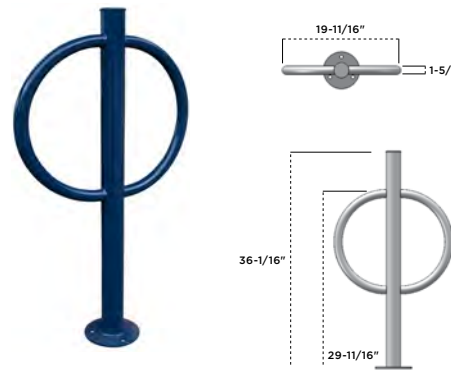

5040SM Hlare Rack, ultra blue

5040 | HITCH RACK

- Capacity up to 2 bikes
- 36" high x 20" wide
- 2-3/8" O.D. 12 gauge steel tubing
- Rings are 1-5/16" x 14 gauge zinc tubing
- Powder coated finish
- Inground (S) or surface mount (SM)
- See page 99 for color options