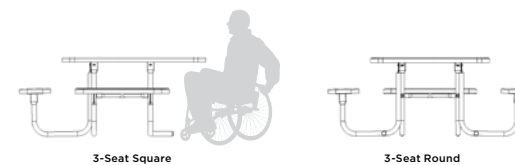

3-Seat Square

3-Seat Round

SQUARE	SQUARE W/ GAME TOP	OCTAGON	OCTAGON W/ GAME TOP	ROUND	ROUND W/ GAME TOP
358H-V	358H-V-GT	358H-OV	358H-OV-GT	358H-RDV	358H-RDV-GT
358H-P	358H-P-GT	358H-OP	358H-OP-GT	358H-RDP	358H-RDP-GT
358H-VR	358H-VR-GT	358H-OVR	358H-OVR-GT	—	—
358H-PR	358H-PR-GT	358H-OPR	358H-OPR-GT	—	—