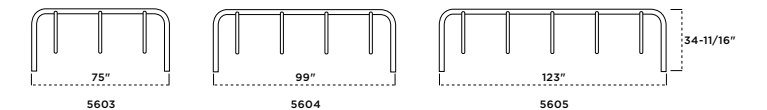

5801/5801D | INVERTED SERIES

- 1, 2, 3, 4, and 5 loop options on c-channel rails
- 14.5" wide standard / 30" wide deluxe (D)
- Round tubing
- Powder coated finish
- Surface mount only
- See page 99 for color options

2 LOOP 3' 4 bikes	3 LOOP 5.5' 6 bikes	4 LOOP 8' 8 bikes	5 LOOP 10.5' 10 bikes
5801-2	5801-3	5801-4	5801-5
5801D-2	5801D-3	5801D-4	5801D-5