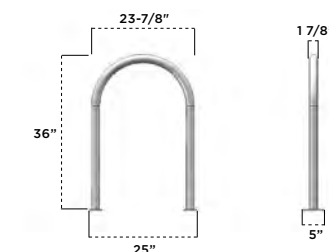

5050 | U BIKE RACK

- Capacity up to 2 bikes
- Powder coated finish
- Inground (S) or surface mount (SM)
- See page 99 for color options