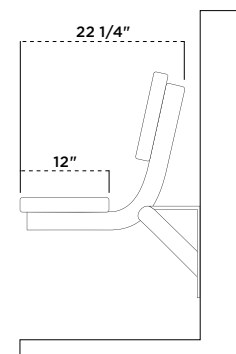

940WM-P6 6' Extra Heavy-Duty Bench with Back, wall mount

940 | EXTRA HEAVY-DUTY BENCH WITH BACK

The UltraSite® 940 Bench continues to be the most popular series at UltraSite®.

- Available in 4', 6', 8', 10', and 15' lengths
- 12" seating standard or optional deluxe (D) 15" seating
- Thermoplastic finish with powder coated frame
- 2-3/8" O.D. all MIG welded frame
- 1" O.D. brace (Portable frame only)
- All stainless steel hardware
- Portable (P), inground (S), surface mount (SM), or wall mount (WM)
- Cover Plates (M-Cover Plates) available for inground (S) and surface mount (SM)
- Optional Center Arm Kit (940-ARM) sold separately
- See page 99 for color options and 98 for seating patterns

6 FOOT	12" seating	(D) 15" seating
	940-V6	940-DV6
940-P6	940-DP6	
	940-FV (frame only)	

8 FOOT	12" seating	(D) 15" seating
	940-V8	940-DV8
940-P8	940-DP8	
	940-FV (frame only)	

10 FOOT	12" seating	(D) 15" seating
	940-V10	940-DV10
940-P10	940-DP10	
	940-FV10 (10' frame only)	

15 FOOT	12" seating	(D) 15" seating
	940-V15	940-DV15
940-P15	940-DP15	
	940-FV15 (15' frame only)