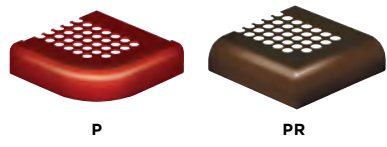

1. **P | PERFORATED**
2. Perforated metal
   - Round corners
   - 5/8" diameter punched pattern
   - 12-gauge sheet steel

1. **PR | PERFORATED ROLLED EDGE**
2. Perforated metal
   - Rolled corners
   - 5/8" diameter punched pattern
   - 14-gauge sheet steel