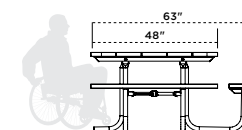

358H | ADA 48" SQUARE TABLE

- 48" table with umbrella hole diameter 1-9/16" I.D.
- ADA accessible with 3-seat
- 1-5/8" O.D. all bolt together walk-through design
- 1" O.D. brace
- Frame can be powder coated or hot-dip galvanized
- All galvanized hardware (for wood)
- All zinc plated hardware (for recycled plastic)
- Portable and/or surface mount
- See page 99 for frame color options and 97 for plank color options

ADA 3-SEAT TABLE
358H-U48
358H-PT48
358H-T48
358H-GRY48
358H-CDR48
358H-BRN48
358H-GRN48
358-F (frame only)