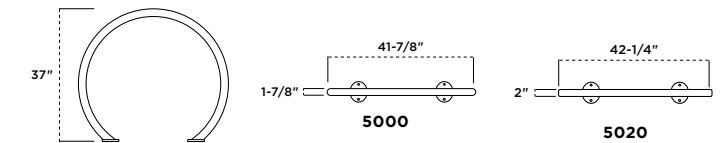

5000 | SOLSTICE RACK
5020 | HORIZONS RACK

- Capacity up to 2 bikes
- 1.9" O.D. round (5000) or 2" square (5020) framework x 11 gauge steel tubing
- Powder coated finish
- Inground (S) or surface mount (SM)
- See page 99 for color options

5050SM U Bike Rack, black