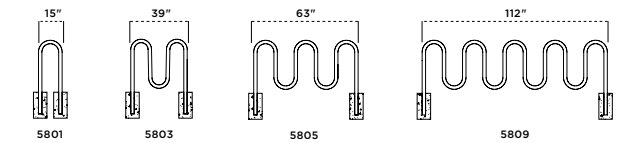

5603/5604/5605 | HANGER RACK

- 3, 4, and 5 loop options
- Round tubing
- Powder coated finish
- Portable and/or surface mount
- See page 99 for color options

3 LOOP 6'3" 6 bikes	4 LOOP 8'3" 8 bikes	5 LOOP 10'3" 10 bikes
5603	5604	5605