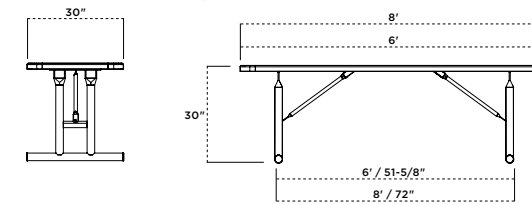

238U-V6 6' Utility Table, portable, red diamond pattern, black frame

238U | UTILITY TABLE

Utility Tables have an easy access design and are ideal for any park or restaurant.

- Available in 6' and 8' lengths with ADA accessibility
- Thermoplastic finish with powder coated frame
- 2-3/8" O.D. all MIG welded frame
- 1" O.D. brace
- All stainless steel hardware
- Portable only
- See page 99 for color options and 98 for patterns

6 FOOT	8 FOOT
238U-V6	238U-V8
238U-VR6	238U-VR8
238U-P6	238U-P8
238U-PR6	238U-PR8