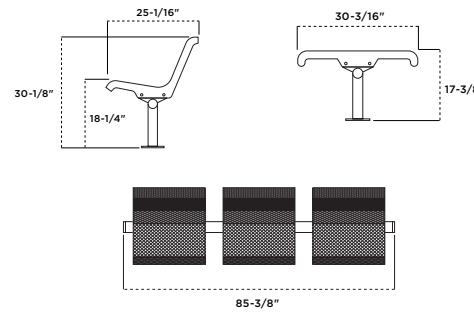

SINGLE SIDED

- 321-V6
- 321-P6

DOUBLE SIDED

- 322-V6
- 322-P6

800P-VS3 3-Seat Straight Bench with Back, portable, brown diamond pattern, brown frame

800/700 | STRAIGHT BENCH

- Thermoplastic finish with powder coated frame
- 2-3/8" O.D. all MIG welded frame
- 1-5/8" O.D. feet (portable only)
- All stainless steel hardware
- Portable (P), inground (S), or surface mount (SM)
- Available with (800) or without (700) back
- Available in 2 or 3 individual seat sections
- Seating pattern options: perforated, diamond, rod
- See page 99 for color options