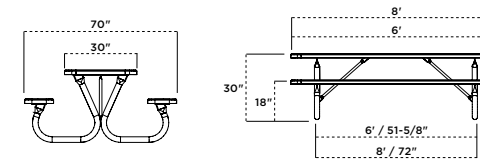

158HS-V8 8' Heavy-Duty Single Sided ADA Accessible Table, red diamond pattern, black frame