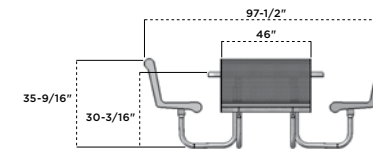

358 | CAPRI SEATING TABLE

- 46" square or octagon table top with a standard 1-9/16" dia. umbrella hole
- Thermoplastic finish with powder coated frame
- 1-5/8" O.D. all MIG welded frame with walk-through design
- All stainless steel hardware
- Portable and/or surface mount
- Seating pattern options: perforated, diamond
- See page 99 for color options