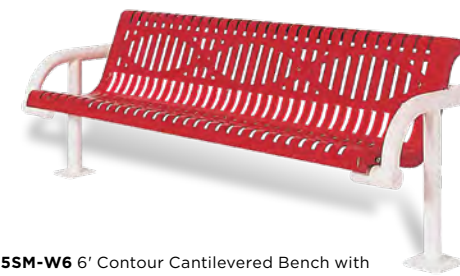

975SM-W6 6' Contour Cantilevered Bench with Back, surface mount, red wave pattern, white frame