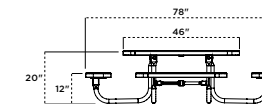

NATURAL COLLECTION

 100% Recycled Plastic Planks

982-CDR8 8' Recycled Bench with Back, surface mount, 2" x 4" cedar planks, galvanized frame

982-GRY46 6' Recycled Bench with Back, 4" x 4" gray recycled plastic planks, black frame