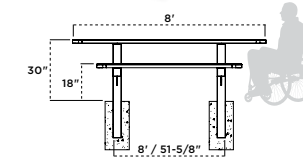

347 | RECTANGULAR DUAL PEDESTAL

- Available in 6' and 8' lengths with ADA accessibility (8' inground mount only)
- Thermoplastic top and seats with powder coated frame
- 4" x 4" square all MIG welded frame and support arms
- All stainless steel hardware
- Inground (S) or surface mount (SM)
- See page 99 for color options and 98 for patterns

6 FOOT	8 FOOT	ADA 8 FOOT
347-V6	347-V8	347H-V8
347-P6	347-P8	347H-P8
347-VR6	347-VR8	347H-VR8
347-PR6	347-PR8	347H-PR8