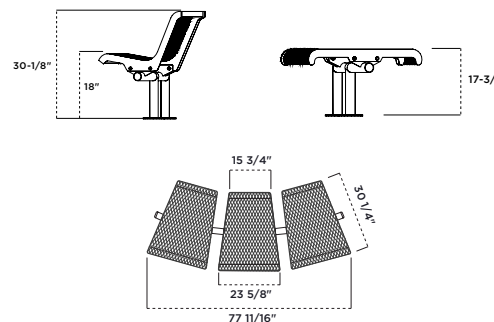

- Thermoplastic finish with powder coated frame
- 2-3/8" O.D. all MIG welded main support
- 1-5/8" O.D. feet (portable only)
- All stainless steel hardware
- Portable (P), inground (S), or surface mount (SM)
- Series 815 & 830 are with backs
- Series 715 & 730 are without backs
- Seating pattern options: perforated, diamond
- See page 99 for color options

815 / 715

WITH BACK

- 815-VCX3
- 815-PCX3
- 815-PCA3
- 815-VCA3

W/O BACK

- 715-VCX3
- 715-PCX3

830 / 730

WITH BACK

- 830-VCX3
- 830-PCX3

W/O BACK

- 730-VCX3
- 730-PCX3