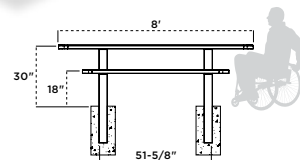

- Available in 6', and 8' lengths with ADA accessibility (8' only)
- Thermoplastic finish with powder coated frame
- 4" square post all MIG welded frame with walk-through design
- All stainless steel hardware
- Inground (S) or surface mount (SM)
- See page 99 for color options and 98 for patterns

6 FOOT	8 FOOT	ADA 8 FOOT
349-V6	349-V8	349H-V8
349-P6	349-P8	349H-P8
349-VR6	349-VR8	349H-VR8
349-PR6	349-PR8	349H-PR8