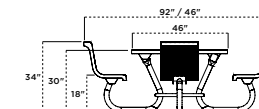

6 FOOT	8 FOOT
346-V6	346-V8
346-P6	346-P8

See pg. 31 for matching bench

230-RDPC-46 46" Round Contour Table, brown perforated pattern, brown frame

230 | ROUND CONTOUR TABLE

- 46" table top with a standard 1-9/16" dia. umbrella hole
- Thermoplastic finish with powder coated frame
- 2-3/8" O.D. all bolt together walk-through frame
- All stainless steel hardware
- Portable and/or surface mount
- See page 99 for color options and 98 for patterns