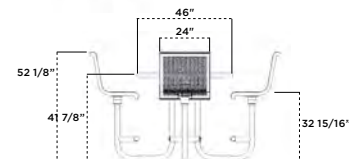

365 | BISTRO TABLE

- 46" round table top featuring swivel seats with 180° rotation
- Standard umbrella hole
- Ergonomic foot rest
- 2-3/8" O.D. all MIG welded frame
- Portable and/or surface mount
- Thermoplastic coated with powder coated frame
- Stainless steel and zinc coated hardware fasteners
- Pattern options: perforated, diamond
- See page 99 for color options

BISTRO TABLE

365-RDV
365-RDP