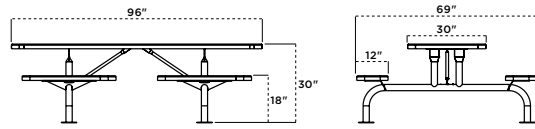

239 | RECTANGULAR SPAN LEG TABLE

- Span Leg design allows additional legroom and easy clean-up access, ideal for outdoor eating areas
- Available in 8' only
- Thermoplastic finish with powder coated frame
- Frame is made of 2 3/8" O.D. powder coated steel tubing
- All MIG welded frame
- Inground (S) or surface mount (SM)
- Cover plates are available in sets of 2, sold separately
- Pattern options: perforated, perforated rolled, diamond, diamond rolled
- See page 99 for color options

RECTANGLE TABLE

- 239-V8
- 239-P8