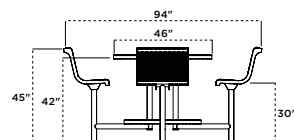

362 | ULTRA BAR HEIGHT TABLE

- 46" table top with a standard 1-9/16" diameter umbrella hole
- Thermoplastic finish with powder coated frame
- 2-3/8" O.D. all MIG welded frame
- Cover plates available
- All stainless steel hardware
- Inground (S) or Surface Mount (SM)
- Pattern options: perforated, diamond
- See page 99 for color options

46" ROUND TABLE

362-RDV
362-RDP