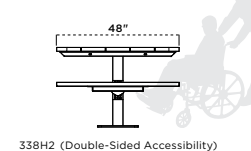

338SM-PT48 4-Seat Single Pedestal Table, pressure treated planks, black frame

338/338H | 48" SINGLE PEDESTAL TABLE

- 48" table with umbrella hole diameter 1-9/16" I.D.
- ADA accessible with 2-seat or 3-seat inground option
- 4" x 4" all MIG welded frame with 2-7/8" O.D. round support arms
- Powder coated frame
- All zinc plated hardware
- Inground (S) or surface mount (SM)
- See page 99 for frame color options and 97 for plank color options

4-SEAT	ADA 3-SEAT	ADA 2-SEAT
338-U48	338H3-U48	338H2-U48
338-PT48	338H3-PT48	338H2-PT48
338-T48	338H3-T48	338H2-T48
338-GRY48	338H3-GRY48	338H2-GRY48
338-CDR48	338H3-CDR48	338H2-CDR48
338-BRN48	338H3-BRN48	338H2-BRN48
338-GRN48	338H3-GRN48	338H2-GRN48