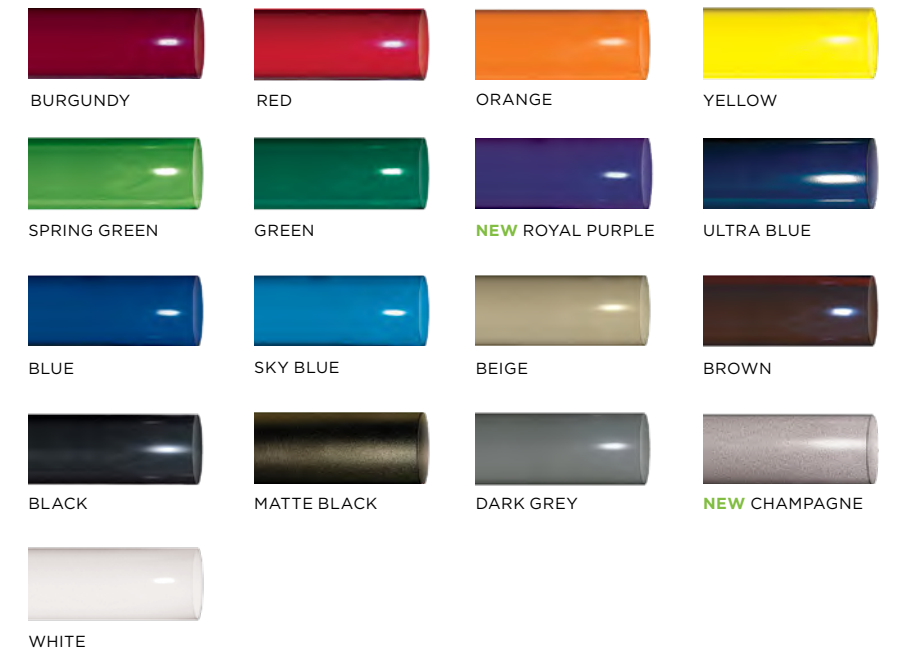

1. **STANDARD POWDER COAT COLORS**
2. The steel framework used in the UltraCoat® product line delivers one of the industry's most durable protective coatings. UltraSite® further enhances the durability by applying a superior powder coated finish. The process provides three layers of protection from harmful environmental elements, with very little maintenance.