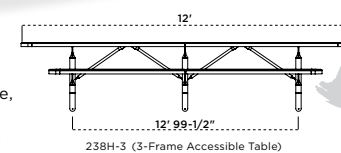

238H-3-V12 12' ADA Shelter Table, portable, red diamond pattern, black frame