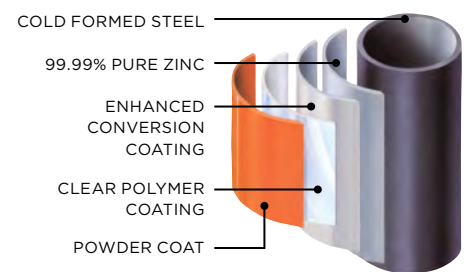

1. **STANDARD POWDER COAT**
2. Uniform coating
   - Durability
   - High-quality
   - Attractive finish

1. **HOT-DIP GALVANIZED**
2. Galvanized both inside and out
   - Superior four-layer adhesion bond
   - Excellent abrasion resistance
   - Provides cathodic protection to the underlying steel
   - Increases the useful life of steel

*Colors are approximate, contact us for physical samples.