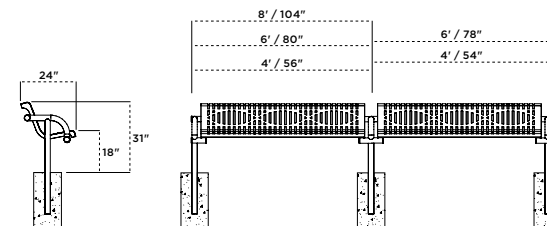

4 FOOT	6 FOOT	8 FOOT
975-V4	975-V6	975-V8
975-P4	975-P6	975-P8
975-FB4	975-FB6	975-FB8
975-W4	975-W6	975-W8
975-S4	975-S6	975-S8