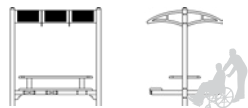

320H-V6

CANOPY TABLE (320)	ADA CANOPY TABLE (320H)
320-V6	320H-V6
320-P6	320H-P6