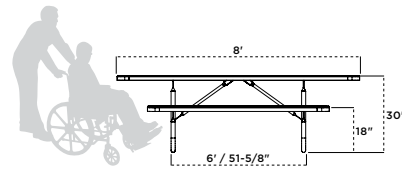

ADA DOUBLE SIDED

158H-V8
158H-VR8
158H-P8
158-PR8
158-FV (frame only)

BT238-V6 6' Extra Heavy-Duty Bolt-thru Rectangular Table, green diamond pattern, black frame

BT238 | EXTRA HEAVY-DUTY BOLT-THRU

- Available in 6' and 8' lengths
- Thermoplastic finish with powder coated frame
- 2-3/8" O.D. all bolt together walk-through frame
- 1" O.D. brace
- All stainless steel hardware
- Portable and/or surface mount
- See page 99 for color options and 98 for patterns

6 FOOT 8 FOOT

BT238-V6	BT238-V8
BT238-VR6	BT238-VR8
BT238-P6	BT238-P8
BT238-PR6	BT238-PR8
BT238-FV (frame only)	BT238-FV (frame only)