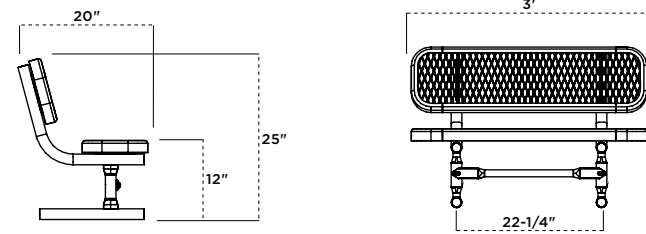

358PS-PLP Learning Table with Perforated Pattern