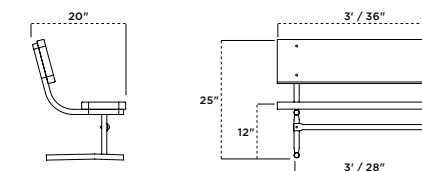

P557-PE4BL 4' Heavy-Duty Preschool Table

557 | HEAVY-DUTY 4' PRESCHOOL TABLE

- 1-5/8" O.D. all MIG welded pipe with 1" O.D. brace
- Walk through design
- All zinc plated hardware
- Available with green or blue high density polyethylene planks with powder coated frame
- Seats are 9" x 48" and table top is 30" x 48"
- Portable