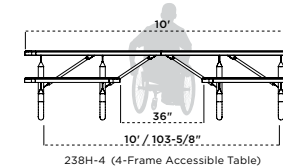

238H | EXTRA HEAVY-DUTY 8' DOUBLE SIDED ACCESSIBLE TABLE

- Available in an 8' ADA Accessible option with double-sided accessibility
- Thermoplastic finish with powder coated frame
- 2-3/8" O.D. frame with 1" O.D. brace
- All MIG welded frame with walk-through designs
- All stainless steel hardware
- Portable and/or surface mount
- See page 99 for color options and 98 for patterns

ADA Double-Sided

238H-V8
238H-VR8
238H-P8
238H-PR8
238-FV (frame only)

238 | EXTRA HEAVY-DUTY RECTANGULAR TABLE

- 4', 6' and 8' lengths
- Thermoplastic finish with powder coated frame
- 2-3/8" O.D. frame with 1" O.D. brace
- All MIG welded frame with walk-through designs
- All stainless steel hardware
- Portable and/or surface mount
- Umbrella hole option is available for 6' and 8' tables
- See page 99 for color options and 98 for patterns

4 FOOT	6 FOOT	8 FOOT
238-V4	238-V6	238-V8
238-P4	238-VR6	238-VR8
—	238-P6	238-P8
—	238-PR6	238-PR8
—	238-FV (frame only)	238-FV (frame only)
—	238-V6U (with umbrella hole)	238-V8U (with umbrella hole)
—	238-P6U (with umbrella hole)	238-P8U (with umbrella hole)

238-3 | EXTRA HEAVY-DUTY SHELTER TABLE

- Available in 10' or 12' lengths with 3 frames
- Thermoplastic finish with powder coated frame
- 2-3/8" O.D. frame with 1" O.D. brace
- All MIG welded frame with walk-through designs
- All stainless steel hardware
- Portable and/or surface mount
- Includes 2 sections and 3 legs for added support
- See page 99 for color options and 98 for patterns

10 FOOT, 3-FRAME	12 FOOT, 3-FRAME
238-3-V10	238-3-V12
238-3-P10	238-3-P12
238-3-FV (frame only)	238-3-FV (frame only)

238HS | EXTRA HEAVY-DUTY SINGLE-SIDED ADA TABLE