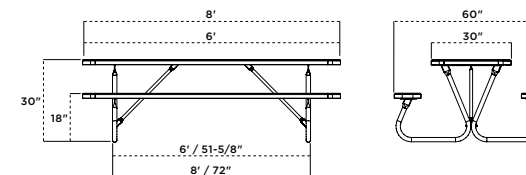

TABLES

158 | HEAVY-DUTY RECTANGULAR TABLE

- 4', 6', and 8' lengths with walk-through design
- Thermoplastic finish with powder coated frame
- 1-5/8" O.D. all MIG welded frame
- 1" O.D. brace
- All stainless steel hardware
- Portable and/or surface mount
- See page 99 for color options and 98 for patterns

4 FOOT	6 FOOT	8 FOOT
158-V4	158-V6	158-V8
158-P4	158-VR6	158-VR8
—	158-P6	158-P8
—	158-PR6	158-PR8
—	158-FV (frame only)	158-FV (frame only)

Great for outdoor classrooms!

158H | HEAVY-DUTY 8' DOUBLE SIDED ADA ACCESSIBLE TABLE

- Available in an 8' ADA accessible option with double-sided handicap accessibility
- Thermoplastic finish with powder coated frame
- 1-5/8" O.D. all MIG welded frame
- 1" O.D. brace
- All stainless steel hardware
- Portable and/or surface mount
- See page 99 for color options and 98 for patterns

ADA DOUBLE SIDED

158H-V8
158H-VR8
158H-P8
158-PR8
158-FV (frame only)

BT238 | EXTRA HEAVY-DUTY BOLT-THRU

- Available in 6' and 8' lengths
- Thermoplastic finish with powder coated frame
- 2-3/8" O.D. all bolt together walk-through frame
- 1" O.D. brace
- All stainless steel hardware
- Portable and/or surface mount
- See page 99 for color options and 98 for patterns

6 FOOT 8 FOOT

BT238-V6	BT238-V8
BT238-VR6	BT238-VR8
BT238-P6	BT238-P8
BT238-PR6	BT238-PR8
BT238-FV (frame only)	BT238-FV (frame only)

158HS | HEAVY-DUTY 8' SINGLE SIDED ADA ACCESSIBLE TABLE

- Available in an 8' ADA accessible option with single-sided handicap accessibility
- Thermoplastic finish with powder coated frame
- 1-5/8" O.D. bolt together frame
- 1" O.D. brace
- All stainless steel hardware
- Portable and/or surface mount
- See page 99 for color options and 98 for patterns

ADA SINGLE SIDED

158HS-V8
158HS-VR8
158HS-P8
158HS-PR8
158-FV (frame only)

BT158 | HEAVY-DUTY BOLT-THRU TABLE