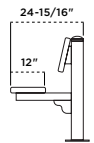

8 FOOT

- 962-V8
- 962-VR8
- 962-P8
- 962-PR8

SINGLE-SIDED (961)

6 FOOT

- 961-V6
- 961-VR6
- 961-P6
- 961-PR6

8 FOOT

- 961-V8
- 961-VR8
- 961-P8
- 961-PR8