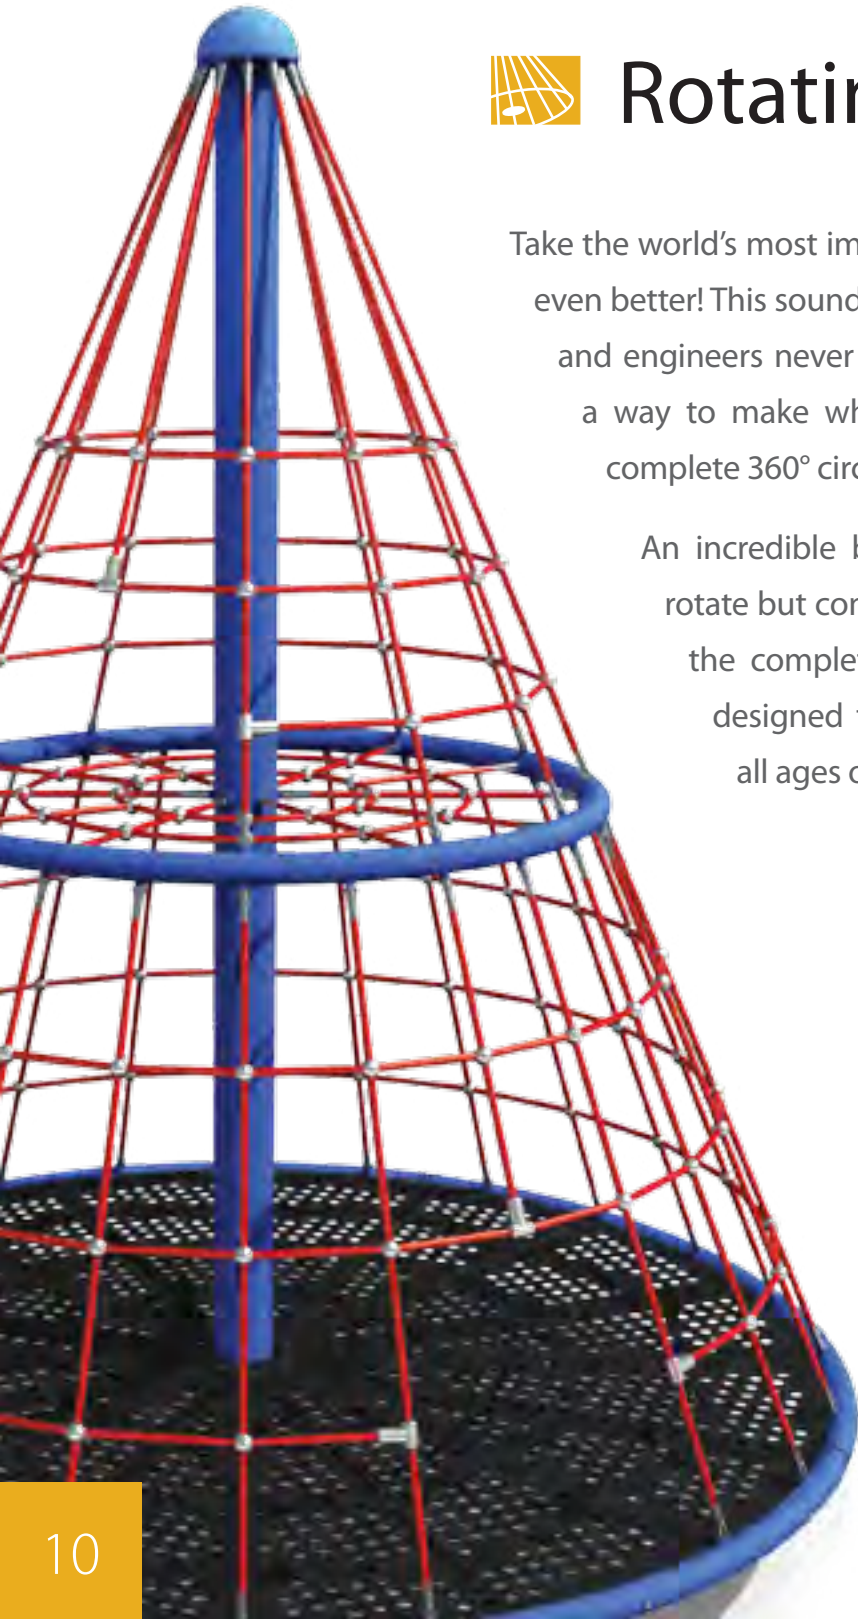

<http://www.dynplay.com/qr>

Rotating Climbers

Take the world's most imaginative play structures and make them even better! This sounds like a tall order, but Dynamo's designers and engineers never shy away from a challenge. The result is a way to make whimsical rotating climbers spin safely in complete 360° circles.

An incredible bearing system that allows the deck to rotate but controls the speed at the same time ensures the complete safety of the structure. Elements are designed to provide equal enjoyment for users of all ages or abilities.