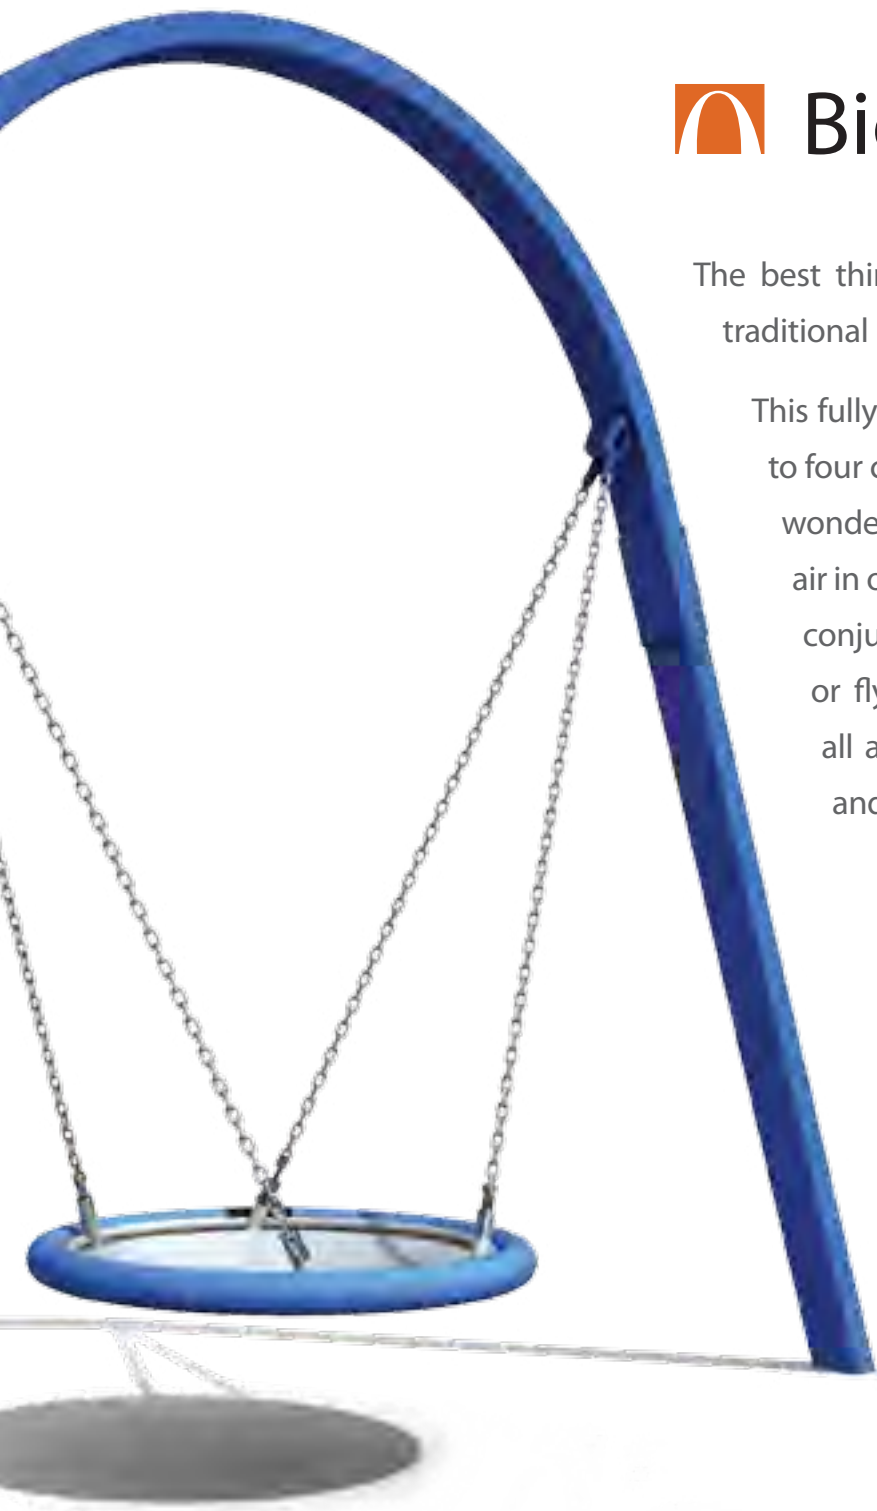

The Rook

Rendering

Use Zone View

Model	DX-2150
Name	The Rook
Age	5-12
Capacity	162
Product Size	D (7.43 m / 24' 5") - H (8.49 m / 27' 10")
Use zone	www.dynplay.com/DX-2150

Biggo Swings

The best things in life are shared, so Dynamo took a traditional playground favourite and made it better.

This fully accessible Biggo Swing can be used by up to four children of any age at a time! All sharing the wonderful sensation of safely soaring through the air in our unique parabolic arc. The dish-like swing conjures up shared images of soaring space ships or flying carpets, all while helping children of all abilities develop their balance, equilibrium, and social interaction.