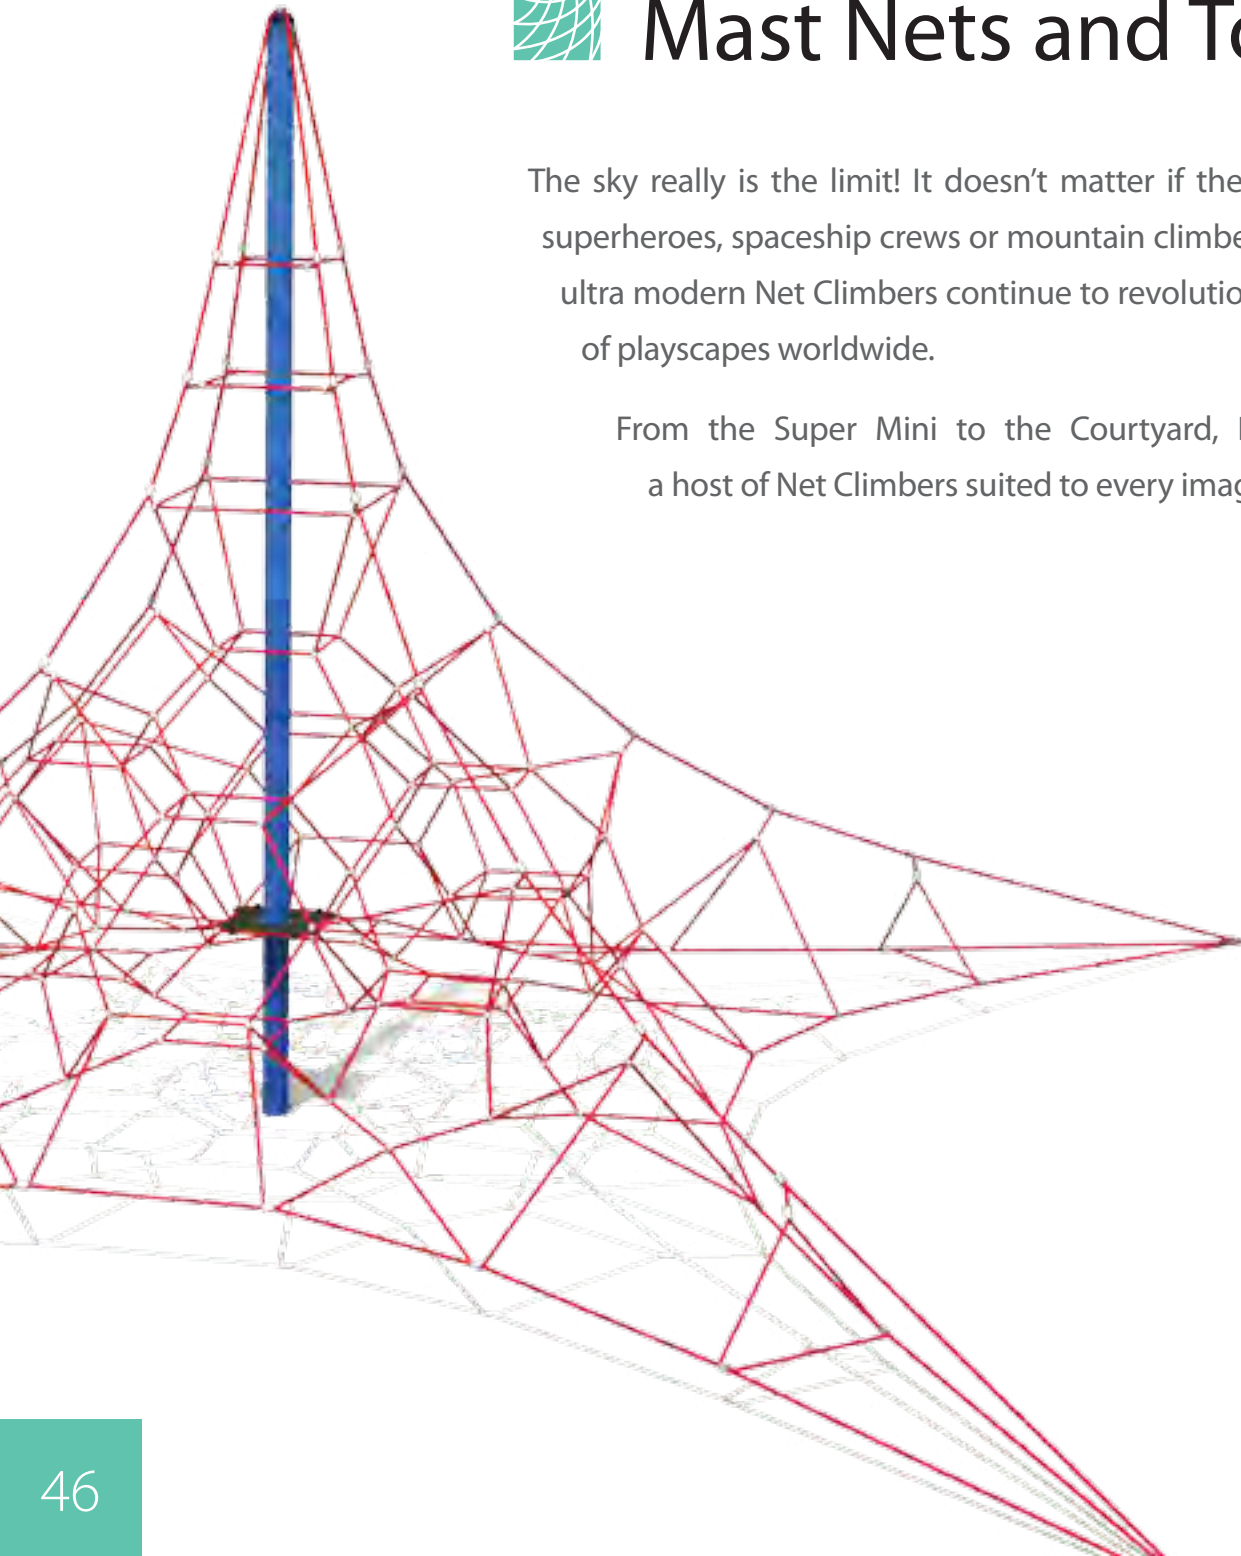

Mast Nets and Tot Nets

The sky really is the limit! It doesn't matter if the children are superheroes, spaceship crews or mountain climbers, Dynamo's ultra modern Net Climbers continue to revolutionize the look of playscapes worldwide.

From the Super Mini to the Courtyard, Dynamo has a host of Net Climbers suited to every imagination.