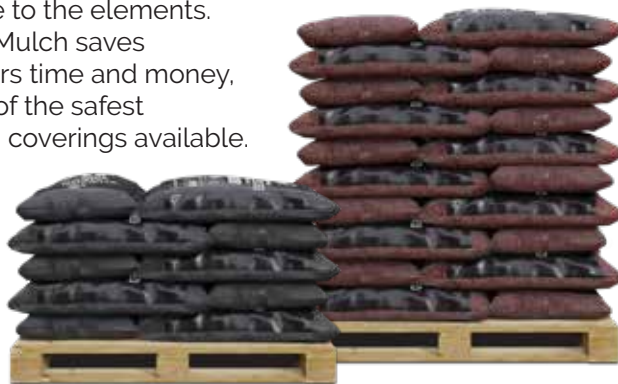

Rubberific®

**LOOKS LIKE REAL
WOOD MULCH!®**

**Won't Attract
Damaging
Insects**

**Helps
Prevent
Weeds**

**100%
Recycled
Rubber**

**Certified
Safe For
Playgrounds**

Rubberific Premium Shredded Rubber Mulch

Rubberific, the gold standard in recycled rubber products is the retail brand that started it all. Known throughout North America as the brand that has consistently delivered quality, value and innovation for decades. This realistically-textured groundcover is made from 100% recycled rubber and will not fade, rot, compress or lose its original beauty, even after years of exposure to the elements.

Rubberific Mulch saves homeowners time and money, and is one of the safest playground coverings available.

**— 12 —
YEAR COLOR GUARANTEE**

- Looks like real wood mulch
- 3x better coverage than wood mulch
- 12-year color guarantee
- Does not attract termites, carpenter ants, or other harmful insects
- 5x heavier than wood mulches, and will not erode during heavy rains
- Made in the USA

To verify product certification, visit www.ipema.org