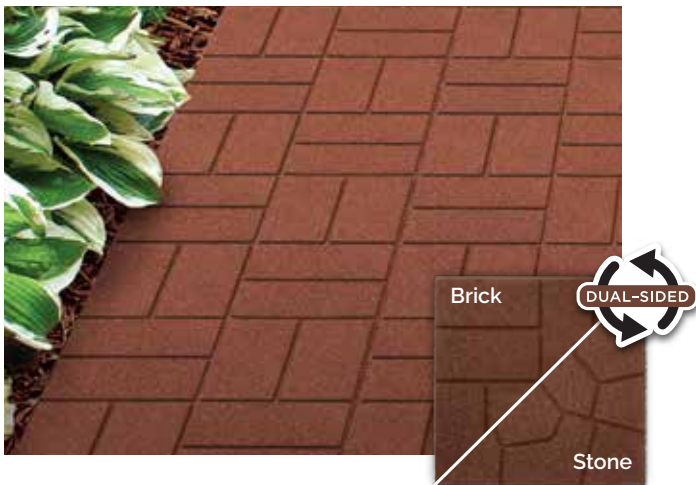

16" Dual-Sided Paver

Available in Red, Brown and Gray