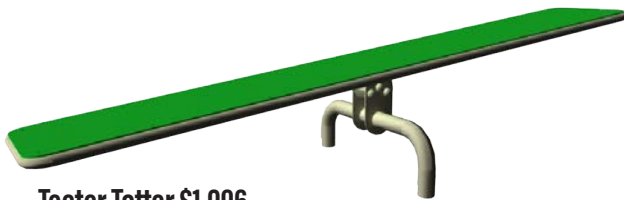

Teeter Totter $1,096
96" L x 17" W x 21" H, 132 lbs.