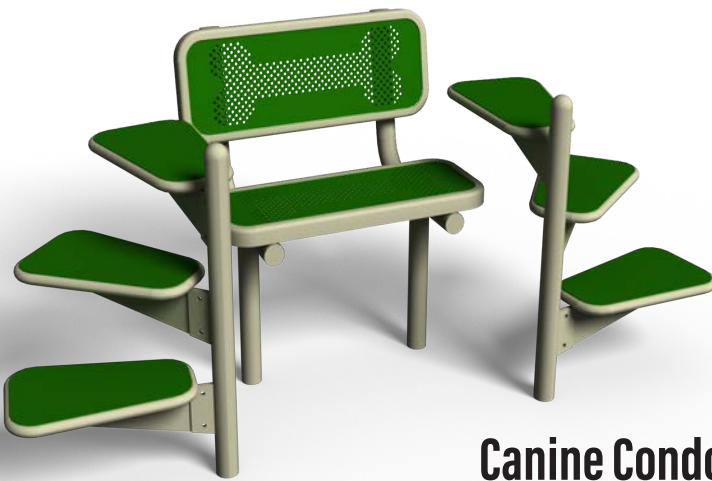

2021^B

Product and Price Guide
JUNE 2021 R1

Innovative Dog Parks

Designed for what dogs and owners really enjoy doing.

Me and My Pal Bench - \$2,194

Even outdoors, dogs like to spend time with their **human best friends**. Here's the first bench designed for people and their canine buddies. Dogs can hop right up the steps and be close to the one they love. This will be a favorite in your next dog park - *better get two!*

77" L x 22" W x 50" H, 180 lbs.

Canine Condo - \$3,573

Dogs are curious animals - they love to explore! Canine Condo offers everything dogs enjoy from a shady cove to easy climbing steps even an adventure ramp - topped off with a sheltered porch that dogs will absolutely love. You'll have to pack some treats to entice your dog to leave this Canine Condo paradise!

138" L x 33" W x 93" H, 352 lbs.

Canine Condo is like a Mini Dog Park all wrapped up in one attractive fixture.

Color Options

Choose from two beautiful color combinations.

 **Field** dog park fixtures are tan and green, as shown in the *Me and My Pal Bench* above.

 **Sky** fixtures are tan and blue, as shown in the *Canine Condo* shown above right.

Stepping Cluster \$1,103

115" L x 15" H, 77 lbs.

Sky Crossing \$2,979

210" L x 17" W x 31" H, 194 lbs.

Adventure Peak \$2,587