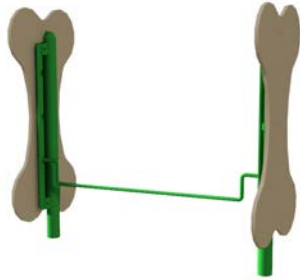

Pet Waste Bags \$75
Case (10 Rolls, 200 per roll)
14" x 6" x 8.25", 12.5 lbs

Pet Waste Station \$289
13" L x 10" W x 77" H, 33 lbs.

Teeter Totter \$1,096
96" L x 17" W x 21" H, 132 lbs.

Stepping Riser \$789
78" L x 12" W x 15" H, 57 lbs.

Starter Platform \$762
38" L x 38" W x 12" H, 79 lbs.

Hoop Jump \$644
54" W x 62" H, 55 lbs.

Pet Fountain \$2,688
31" L X 26" W X 39" H, 117 lbs.

Fire Hydrant - \$679
25" H X 13.5" W, 49 lbs.

Ramp and Steps \$2,230
163" L x 25" W x 45" H, 189 lbs.

6-foot Bench \$954
(in-ground mount)
72" L x 26" W x 30.46" H, 150 lbs.

Leash Post \$394
23" L x 23" W x 39" H, 26 lbs.

Welcome Sign \$510
24" L x 4" W x 78" H, 77 lbs.

Adjustable Jump \$860
37" L x 26" W x 11" H, 51 lbs.

Trash Receptacle \$935
30" H x 22" W, 102 lbs.

Dog Park Kits Big to small. Great values!

The Bone Yard \$11,295 (7 pieces)

Area: 45' x 45' 1019 lbs.

The Essentials \$2,471 (4 pieces)

Area: 15' x 15' 311 lbs.