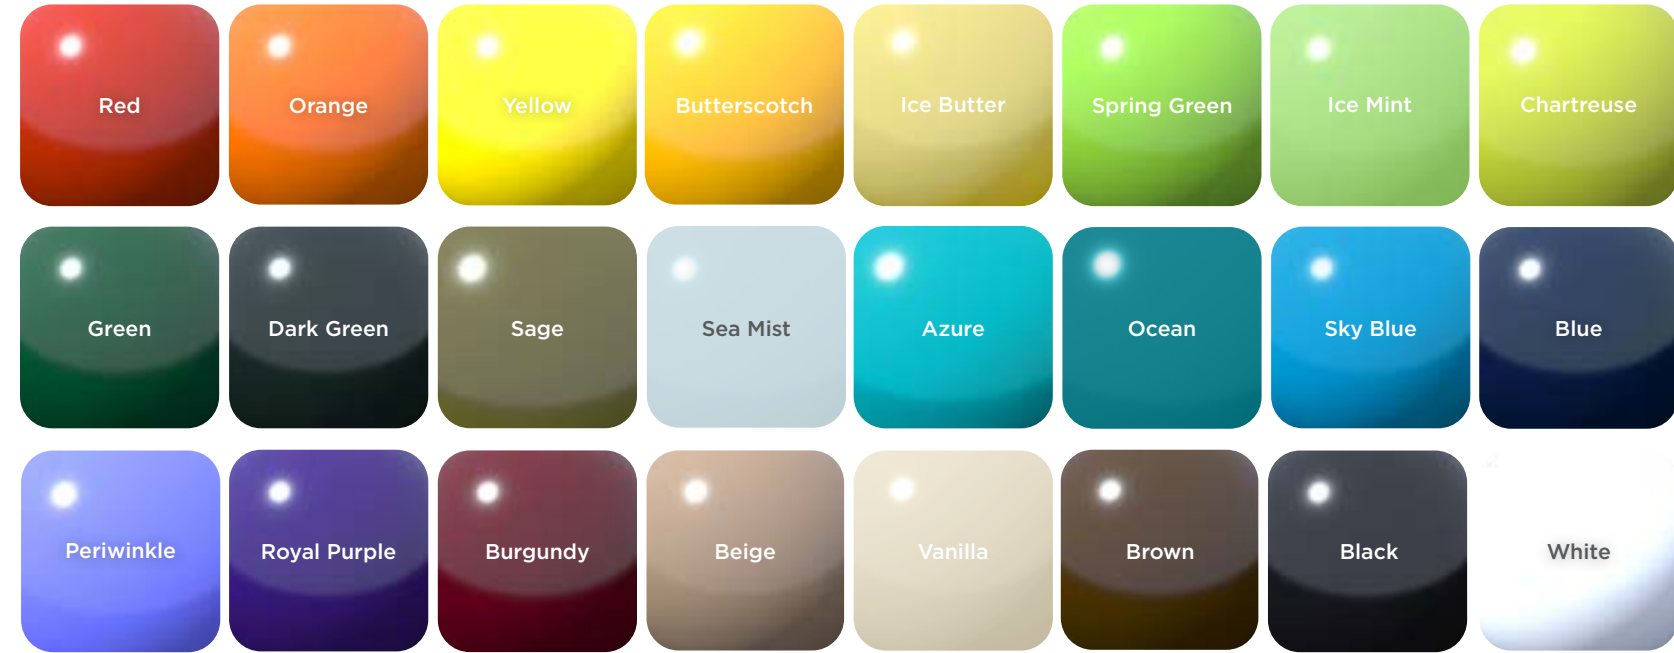

Superior Playgrounds

Superior Amenities

Superior Shelter

31 Warranty

Frame Color Options

Backed by a [5-year limited warranty](#).

Gloss

Matte, Textured or Metallic