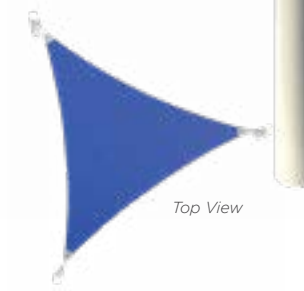

DUAL SHADE FABRIC OPTION

Hypar Umbrella

unique, low-profile canopy

- Ideal for shading pools and guest areas
- Unique look
- Features a low-profile canopy that will not obstruct your view

SIZES

10'-20'

OPTIONS, FEATURES, AND FABRIC

Surface or In-Ground Mount
8', 10', or 12' Height, Custom Heights Available
With Glide Elbow™
Traditional or Dual Shade Fabric

Tilt and Swivel Umbrella

custom angles during installation

- Tilt and swivel this umbrella during installation for maximum sun protection based on your location
- Once installed, the canopy will not continue to swivel or tilt to different degrees

SIZES

8'-18' Square

OPTIONS, FEATURES, AND FABRIC

Surface or In-Ground Mount
8', 10', or 12' Height, Custom Heights Available
With or Without Glide Elbow™
Traditional Shade Fabric

Tilt and Swivel During Installation

Dual Column Umbrella

no post interference

- Great for shading picnic tables and benches as space between columns allows for placement of amenities
- Easy installation
- More affordable than a traditional four post hip structure

SIZES

10' x 20'	12' x 18'	14' x 20'
12' x 16'	12' x 20'	14' x 24'

OPTIONS, FEATURES, AND FABRIC

Surface or In-Ground Mount
8' or 10' Height
With or Without Glide Elbow™
Traditional Shade Fabric

360°

View in 360° & choose colors!

DUAL SHADE FABRIC OPTION

Triangle Sail

practical solution for all spaces

- Great solution for all spaces, large or small
- Design has many practical uses — from shading picnic tables to entire pools
- Custom to every space

Sail size limited to 50' per triangular edge for Traditional Shade Fabric and limited to 50' x 50' x 50' triangular edges for Dual Shade Fabric.

OPTIONS, FEATURES, AND FABRIC

Surface or In-Ground Mount
8', 10', or 12' Height, Custom Heights Available
Traditional or Dual Shade Fabric