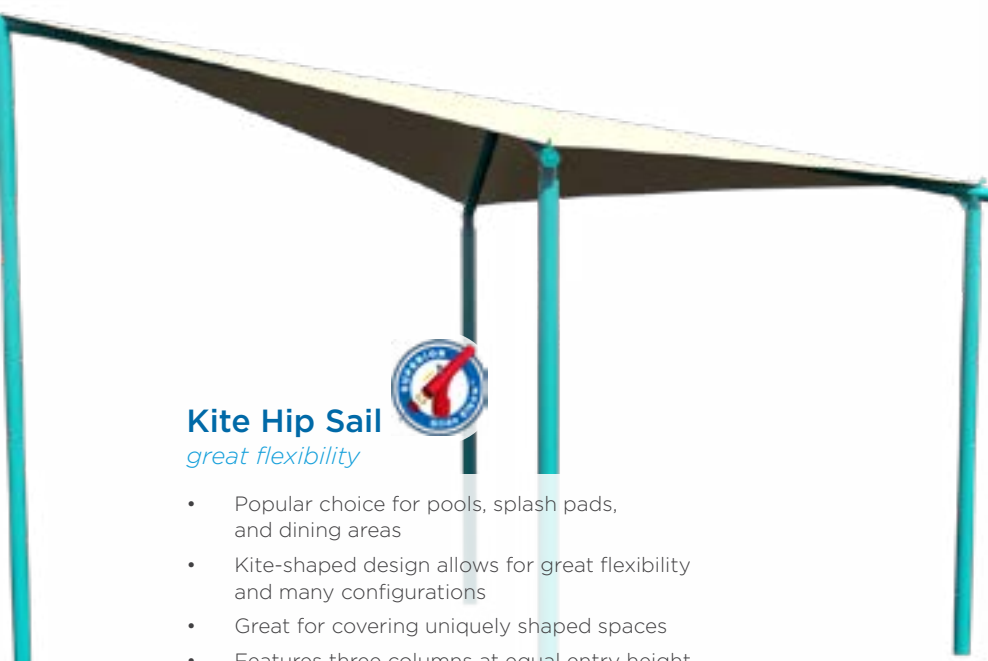

Quad Sail
architecturally designed

360°
View in 360° & choose colors!

- Appealing design
- Great for country clubs, resorts, and city parks

SIZES

10'-40' Square

OPTIONS, FEATURES, AND FABRIC

Surface or In-Ground Mount
 8', 10', or 12' Height, Custom Heights Available
 Traditional Shade Fabric

Pinwheel Sail
layered, four column design

- Patented layered design that provides full shade coverage
- Opportunity to select multiple colors

SHAPES AND SIZES

Square
 10'-30'

Hexagon
 12'-36'

OPTIONS, FEATURES, AND FABRIC

Surface or In-Ground Mount
 8', 10', or 12' Height, Custom Heights Available
 Glide Elbow™ Required*
 Traditional Shade Fabric

**Over 20' Square will require sail fans.*

Search Dorothea Dix Park Shade on YouTube to see this shade in action.

Kite Hip Sail

great flexibility

- Popular choice for pools, splash pads, and dining areas
- Kite-shaped design allows for great flexibility and many configurations
- Great for covering uniquely shaped spaces
- Features three columns at equal entry height, with the fourth being a diagonal elevated column
- Must be designed in a square size