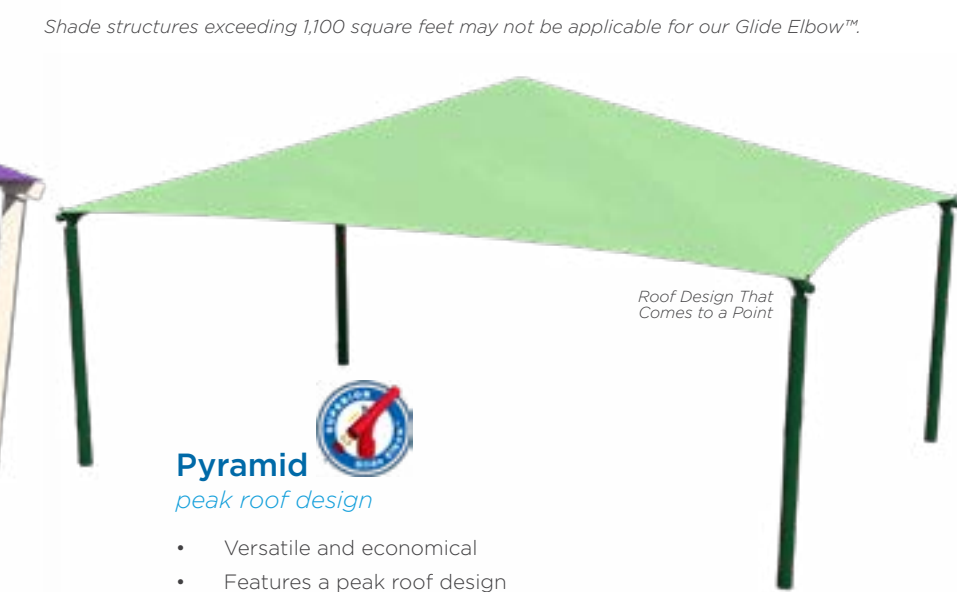

OPTIONS, FEATURES, AND FABRIC

Surface or In-Ground Mount
8', 10', or 12' Height, Custom Heights Available
With or Without Glide Elbow™
Traditional Shade Fabric

Super Dome Hip

for shading very large spaces

- Great for large playgrounds, outdoor dining areas, and sport facilities such as basketball or tennis courts
- Depending on your needs, square posts and our Glide Elbow™ are available

SHAPES

Square

Rectangle

OPTIONS, FEATURES, AND FABRIC

Square Posts
Surface Mount
With or Without Glide Elbow™*
Traditional Shade Fabric

*Glide Elbow™ must be custom designed.

Shade structures exceeding 1,100 square feet may not be applicable for our Glide Elbow™.