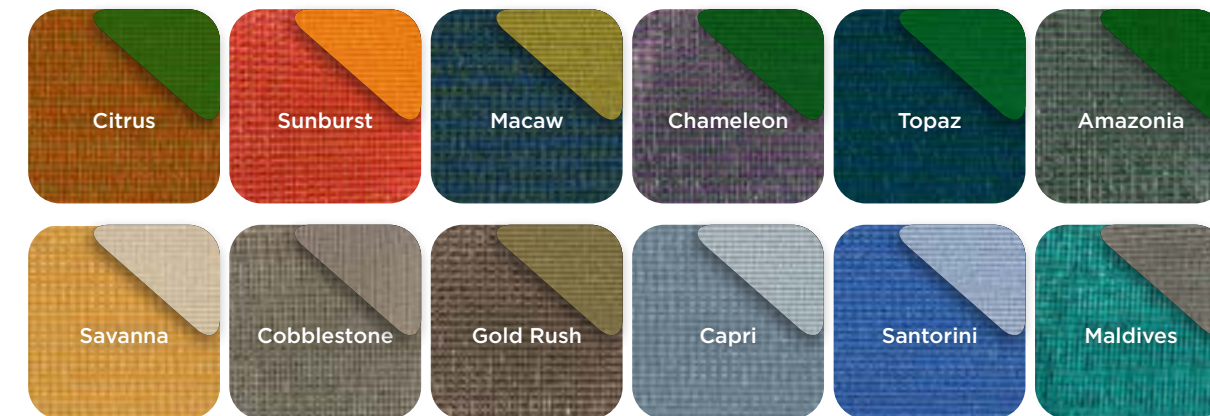

Waterproof Shade

Available exclusively for our Arched Cantilever, Flower, Single Post Umbrella, and Cantilever Waterproof Umbrellas.