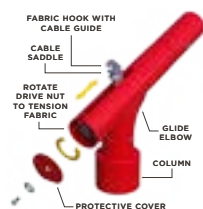

Glide Elbow™

Our Glide Elbow™ quick release mechanism allows for easy installation and removal of your fabric — in the case of a fabric refresh or inclement weather. All you need is a wrench or cordless drill (with the right sized socket). What's more, metal-on-metal wear is minimized with our fabric hook connection. Our Glide Elbow™ is backed by a [1-year limited warranty](#).