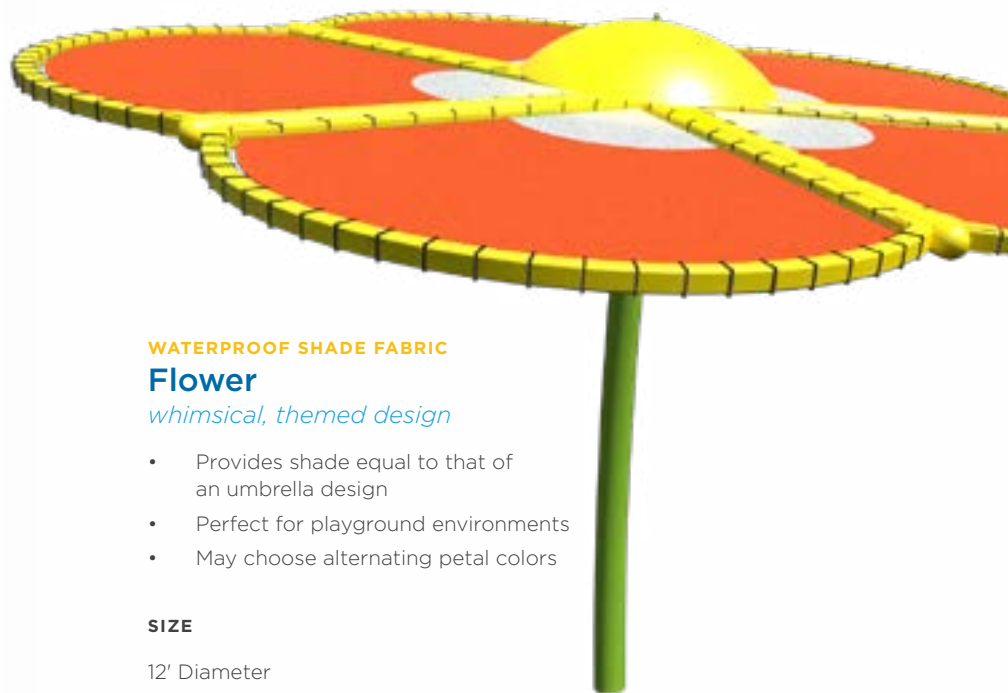

OPTIONS, FEATURES, AND FABRIC

Surface Mount
8', 10', or 12' Height, Custom Heights Available
Traditional Shade Fabric

Halo Disc
modern, slim design

- Unique, architectural design
- Features a slim fabric disc suspended from two curved columns
- Great for unique landscape designs

SIZE

15' and 21' Diameter

OPTIONS, FEATURES, AND FABRIC

Surface Mount
11' (15' Dia.) or 12' Height (21' Dia.)
Traditional Shade Fabric

Top View

WATERPROOF SHADE FABRIC
Flower
whimsical, themed design

- Provides shade equal to that of an umbrella design
- Perfect for playground environments
- May choose alternating petal colors

SIZE

12' Diameter

OPTIONS, FEATURES, AND FABRIC

Surface or In-Ground Mount
14' at Highest Point, 10' at Lowest Point
Waterproof Shade Fabric, Custom Colors Available

Swing Frame with Shade
conforms to ASTM International standards