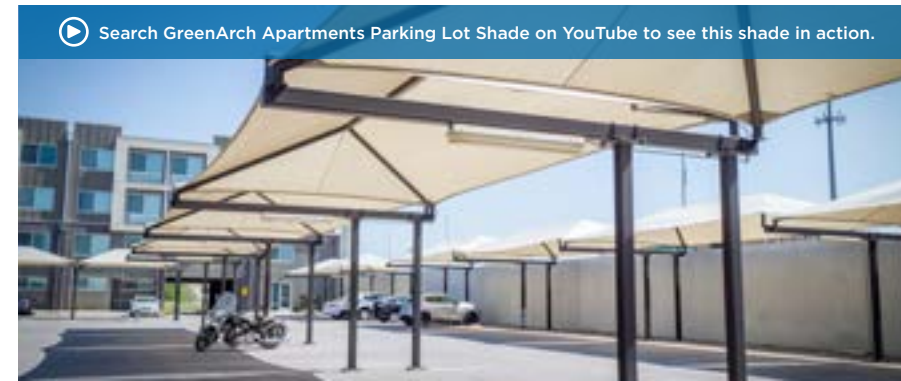

▶ Search GreenArch Apartments Parking Lot Shade on YouTube to see this shade in action.