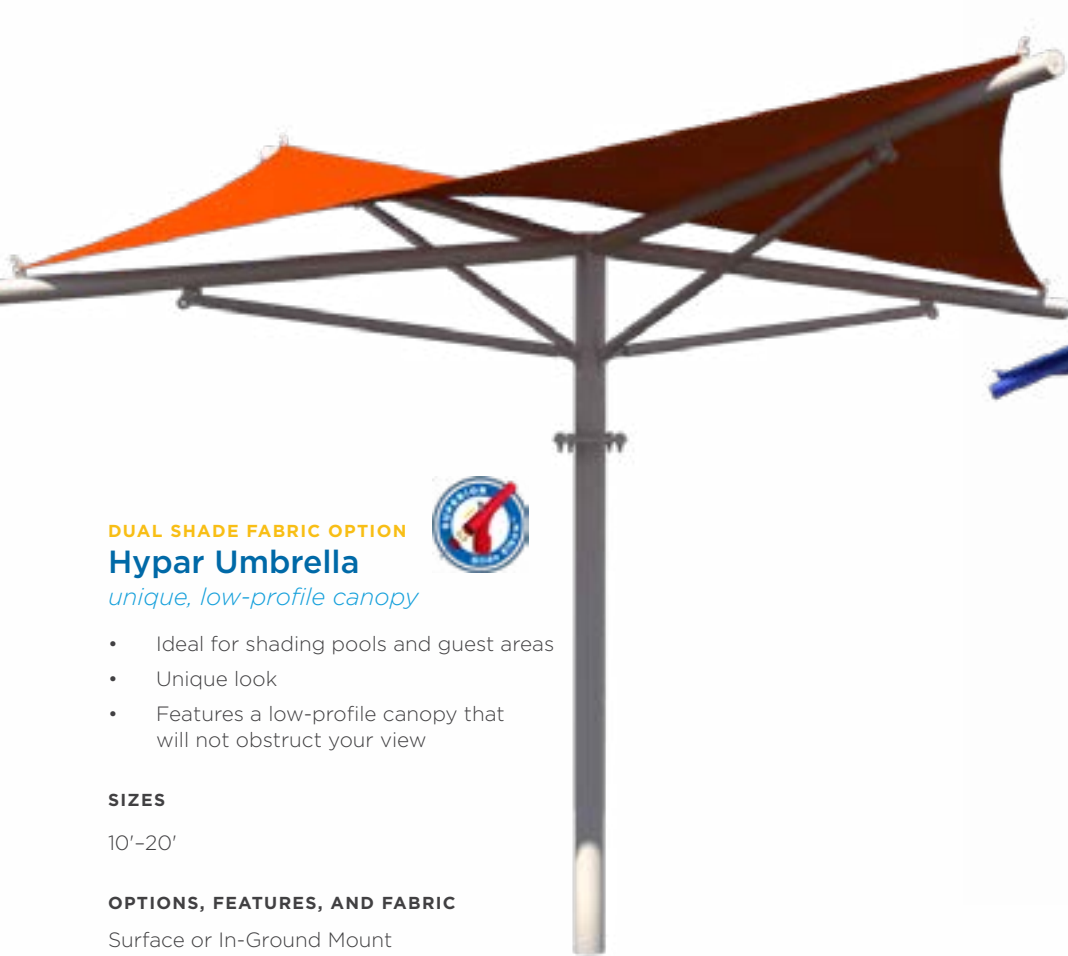

SHAPE AND SIZES

OPTIONS, FEATURES, AND FABRIC

Surface or In-Ground Mount
8' or 10' Height, Custom Heights Available
Exclusively Made With Glide Elbow™
Waterproof Shade Fabric

DUAL SHADE FABRIC OPTION

Hypar Umbrella

unique, low-profile canopy

- Ideal for shading pools and guest areas
- Unique look
- Features a low-profile canopy that will not obstruct your view

SIZES

10'-20'

OPTIONS, FEATURES, AND FABRIC

Surface or In-Ground Mount
 8', 10', or 12' Height, Custom Heights Available
 With Glide Elbow™
 Traditional or Dual Shade Fabric