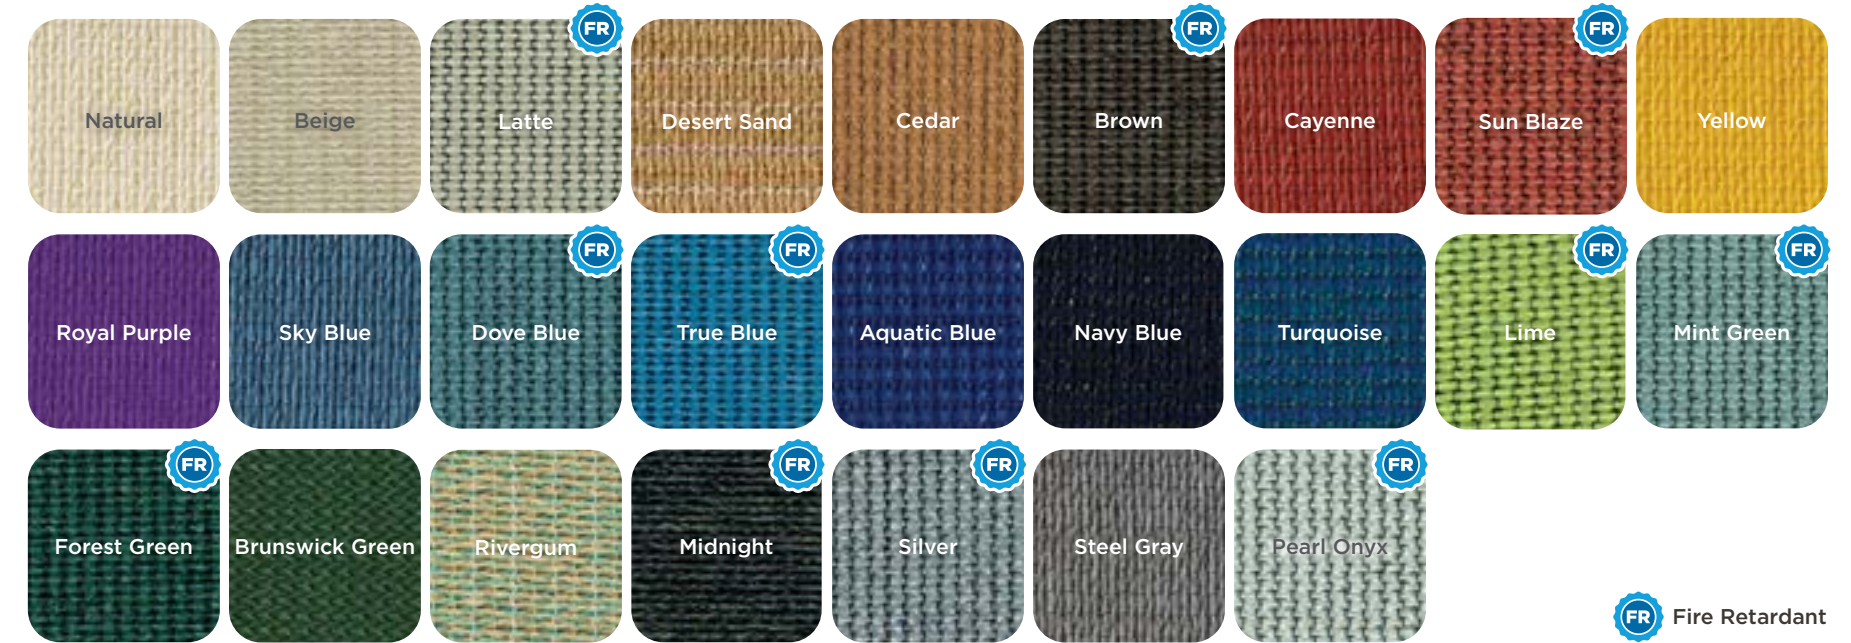

Superior Playgrounds

Superior Amenities

Superior Shelter

31 Warranty

Frame Color Options

Backed by a [5-year limited warranty](#).

Gloss

Matte, Textured or Metallic

Fabric Color Options

Backed by a [10-year limited warranty](#).

Traditional Fabric

This selection of fabric options includes colors that are California Fire Marshal certified and pass the NFPA 701 or ASTM E84 tests. Select color options are noted as flame retardant.