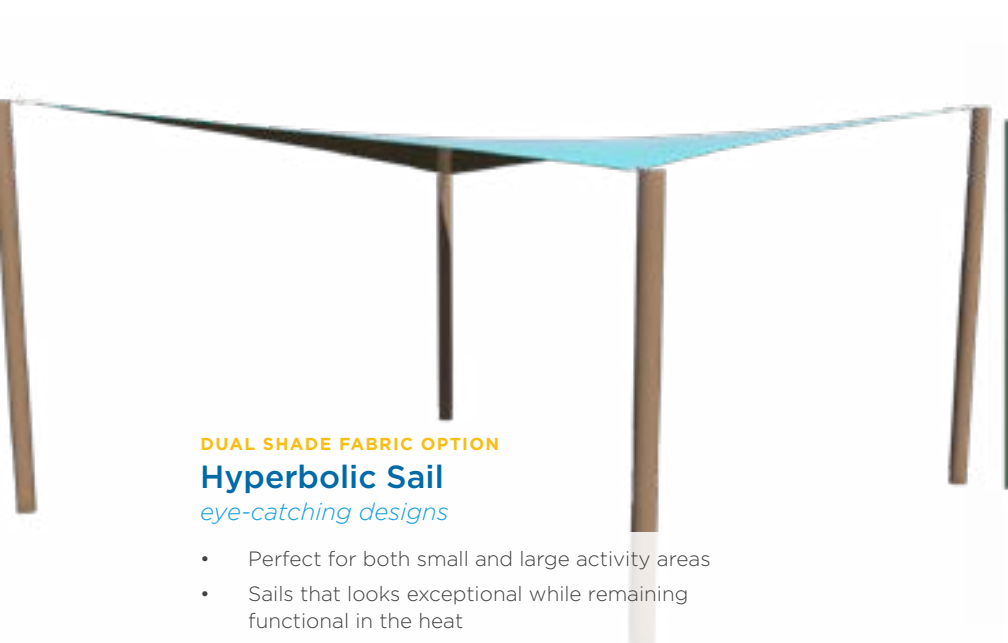

DUAL SHADE FABRIC OPTION
Hyperbolic Sail
eye-catching designs

- Perfect for both small and large activity areas
- Sails that look exceptional while remaining functional in the heat

Sail size limited to 35' per edge.

OPTIONS, FEATURES, AND FABRIC

Surface or In-Ground Mount
8', 10', or 12' Height, Custom Heights Available
Traditional or Dual Shade Fabric

*For spans exceeding 35', please contact your SRP Shade representative.