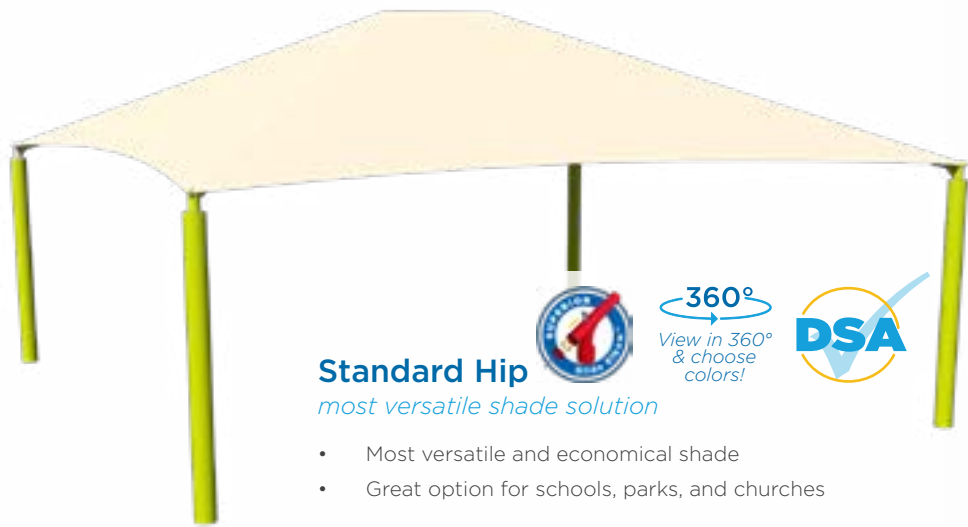

Standard Hip

most versatile shade solution

360°
View in 360°
& choose colors!

- Most versatile and economical shade
- Great option for schools, parks, and churches

Should the length to width ratio require it, we may design a Multi-Dome to ensure uniform tension throughout your canopy.

SHAPES AND SIZES

Square
Available in
2' Increments
from 10'-60'

Rectangle
Available in
Over 25 Sizes

Hexagon
Available in
2' Increments
from 20'-60'

OPTIONS, FEATURES, AND FABRIC

Surface or In-Ground Mount
8', 10', or 12' Height, Custom Heights Available
With or Without Glide Elbow™ (Available up to 30')
Traditional Shade Fabric